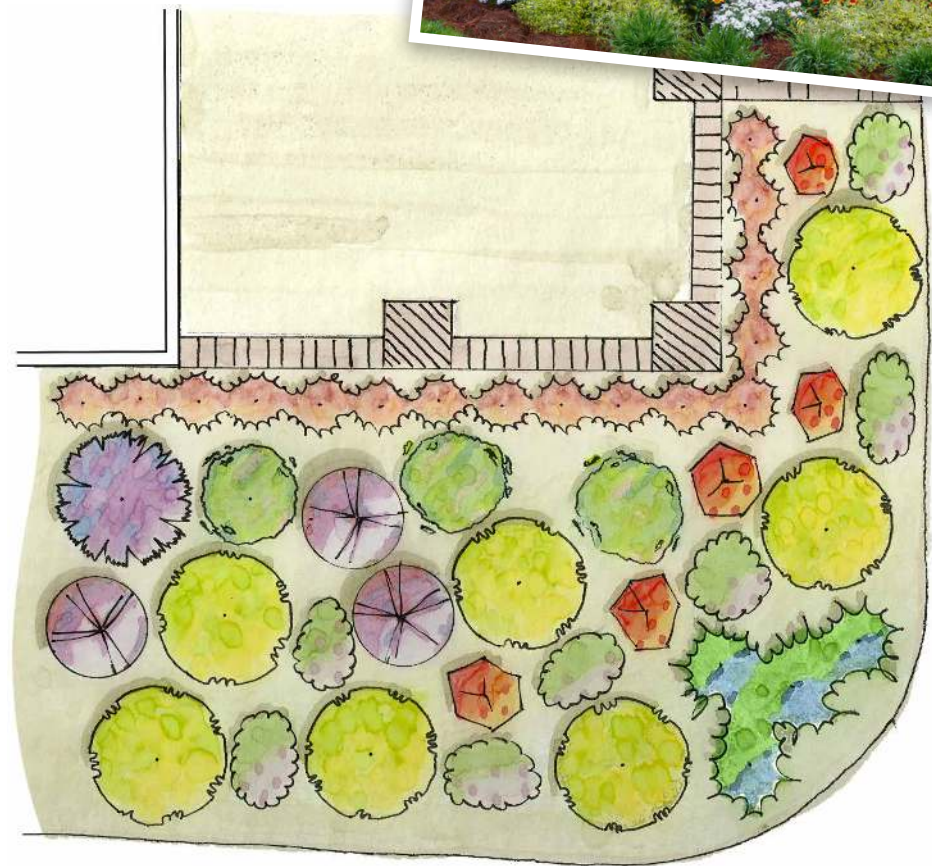

# Forget the Rules

Garden how you want to; chic cottage gardens are full of color and texture and light on fuss. Include a brilliant shrub with year-round interest in the mix; **Miss Lemon *Abelia*** offers bright variegated leaves and masses of pale pink blooms summer through fall.

## PLANT LIST

-  Miss Lemon™ *Abelia* **SL**
-  'Sunset Flash' *Gaillardia* **SL**
-  Delta Jazz® *Crapemyrtle* **SL**
-  'Orange Rocket' *Barberry* **SL**
-  Little Bonnie™ *Dwarf Spiraea* **SL**
-  Purple Daydream® *Dwarf Loropetalum* **SL**
-  White Blush Endurascape™ *Verbena* **SL**
-  Sassy Grass™ *Sisyrinchium* **SL**