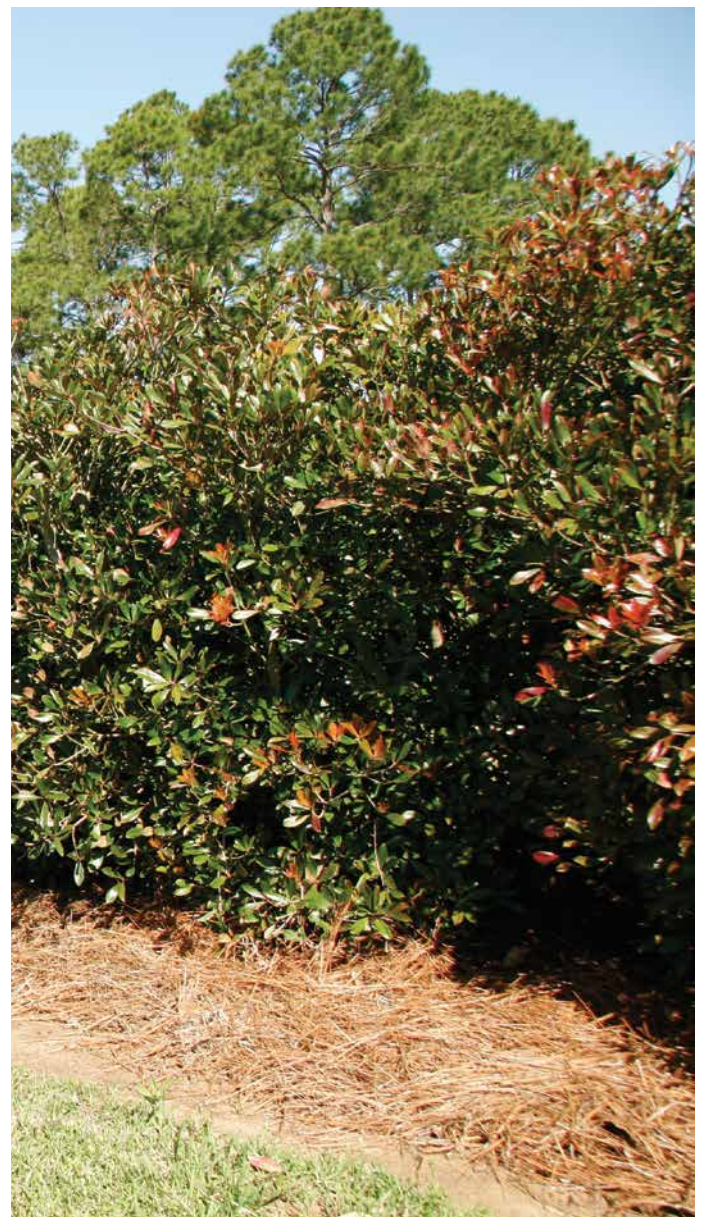

LeAnn™

CLEYERA

Cleyera japonica 'Contherann' PP11737

Beautiful maroon new foliage; neat, uniform growth; evergreen leaves turn maroon in fall; excellent medium-size hedge or screen.

USE

Hedge, privacy planting

FEATURE

Maroon new growth; perfect medium hedge

GROWTH RATE

Moderate to fast

WATER

Regular water

SOIL

Well-drained garden soil

FERTILIZE

Early spring

PRUNE

Shape as needed

FULL SUN
TO PART
SHADE

10-12' H X
6-7' W

HARDY TO
0°F ZONES
7-10

Southern Living®