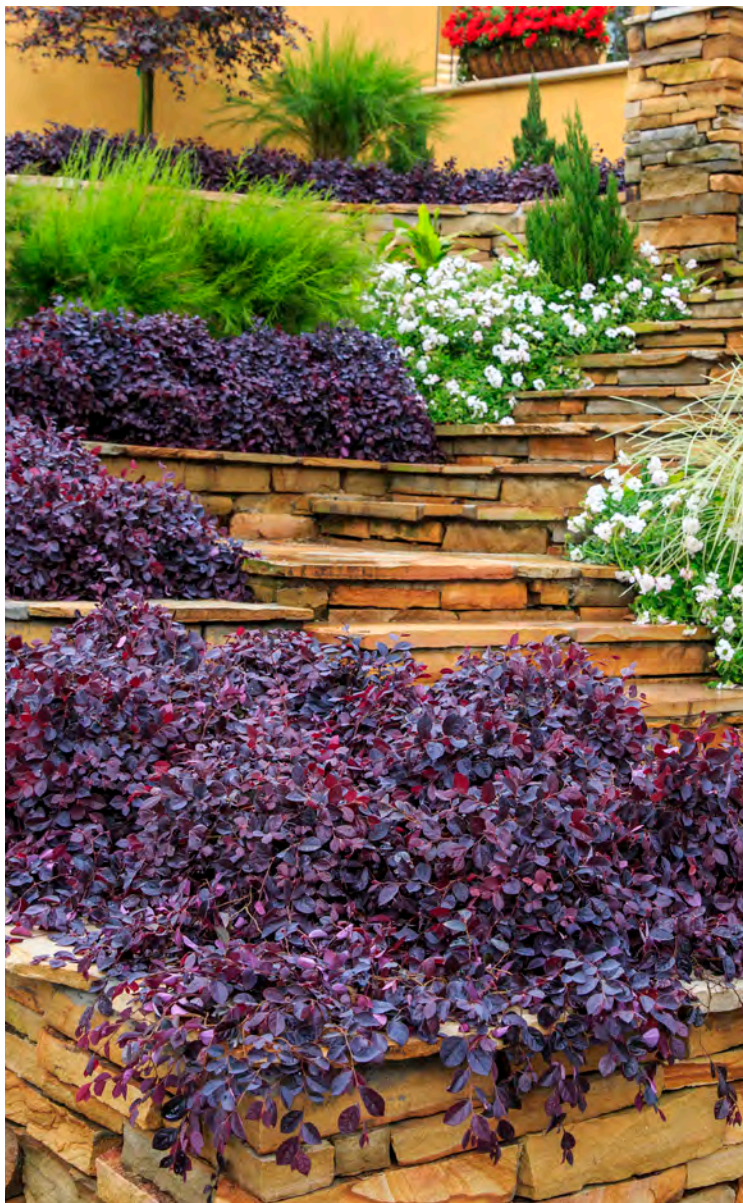

FULL SUN
TO PART
SHADE

1-2' H
X
4-5' W

HARDY TO
0°F TO 10°F
ZONES 7
TO 10

Purple Pixie®

DWARF WEeping LOROPETALUM

With its dwarf size and weeping habit, Purple Pixie is great as a ground cover but can also add vibrant color to containers. Showy pink flowers and rich purple foliage all season.

USE

Accent, Container, Mass Planting, Slope, Groundcover

BLOOM / BLOOM TIME

Pink ribbons in spring

GROWTH RATE

Slow to moderate

WATER

Medium

SOIL

Well-drained garden soil with rich organic matter

FERTILIZE

Yearly in early spring

PRUNE

After spring bloom

Loropetalum chinense 'Peack' PP18441

Southern Living®