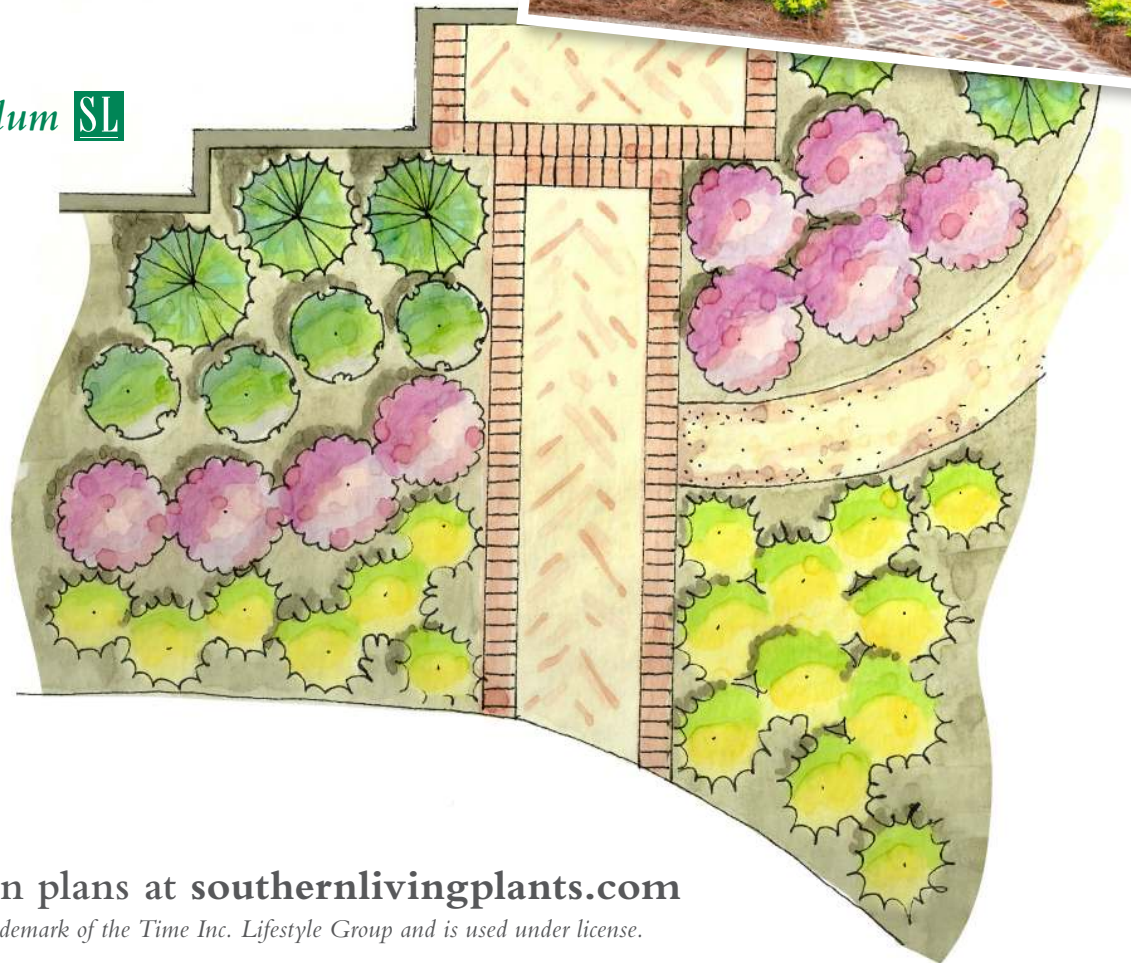

Because First Impressions Matter

Jazz up your curb appeal with rich jewel tones. Unlike traditional varieties, Southern Living® Loropetalums grow to manageable sizes and stay purple all year. Select yours at SouthernLivingPlants.com

Plant List

Red Diamond™ Mid-size Loropetalum **SL**

'Lemon Lime' Nandina **SL**

Jubilation™ Gardenia **SL**

Oakland™ Holly **SL**

See more garden plans at southernlivingplants.com

Southern Living® is a trademark of the Time Inc. Lifestyle Group and is used under license.